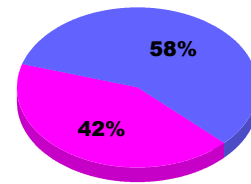

Gender Comparison 2012-2013

Jul/Aug/Sep

Legend: Male (Blue), Female (Magenta)